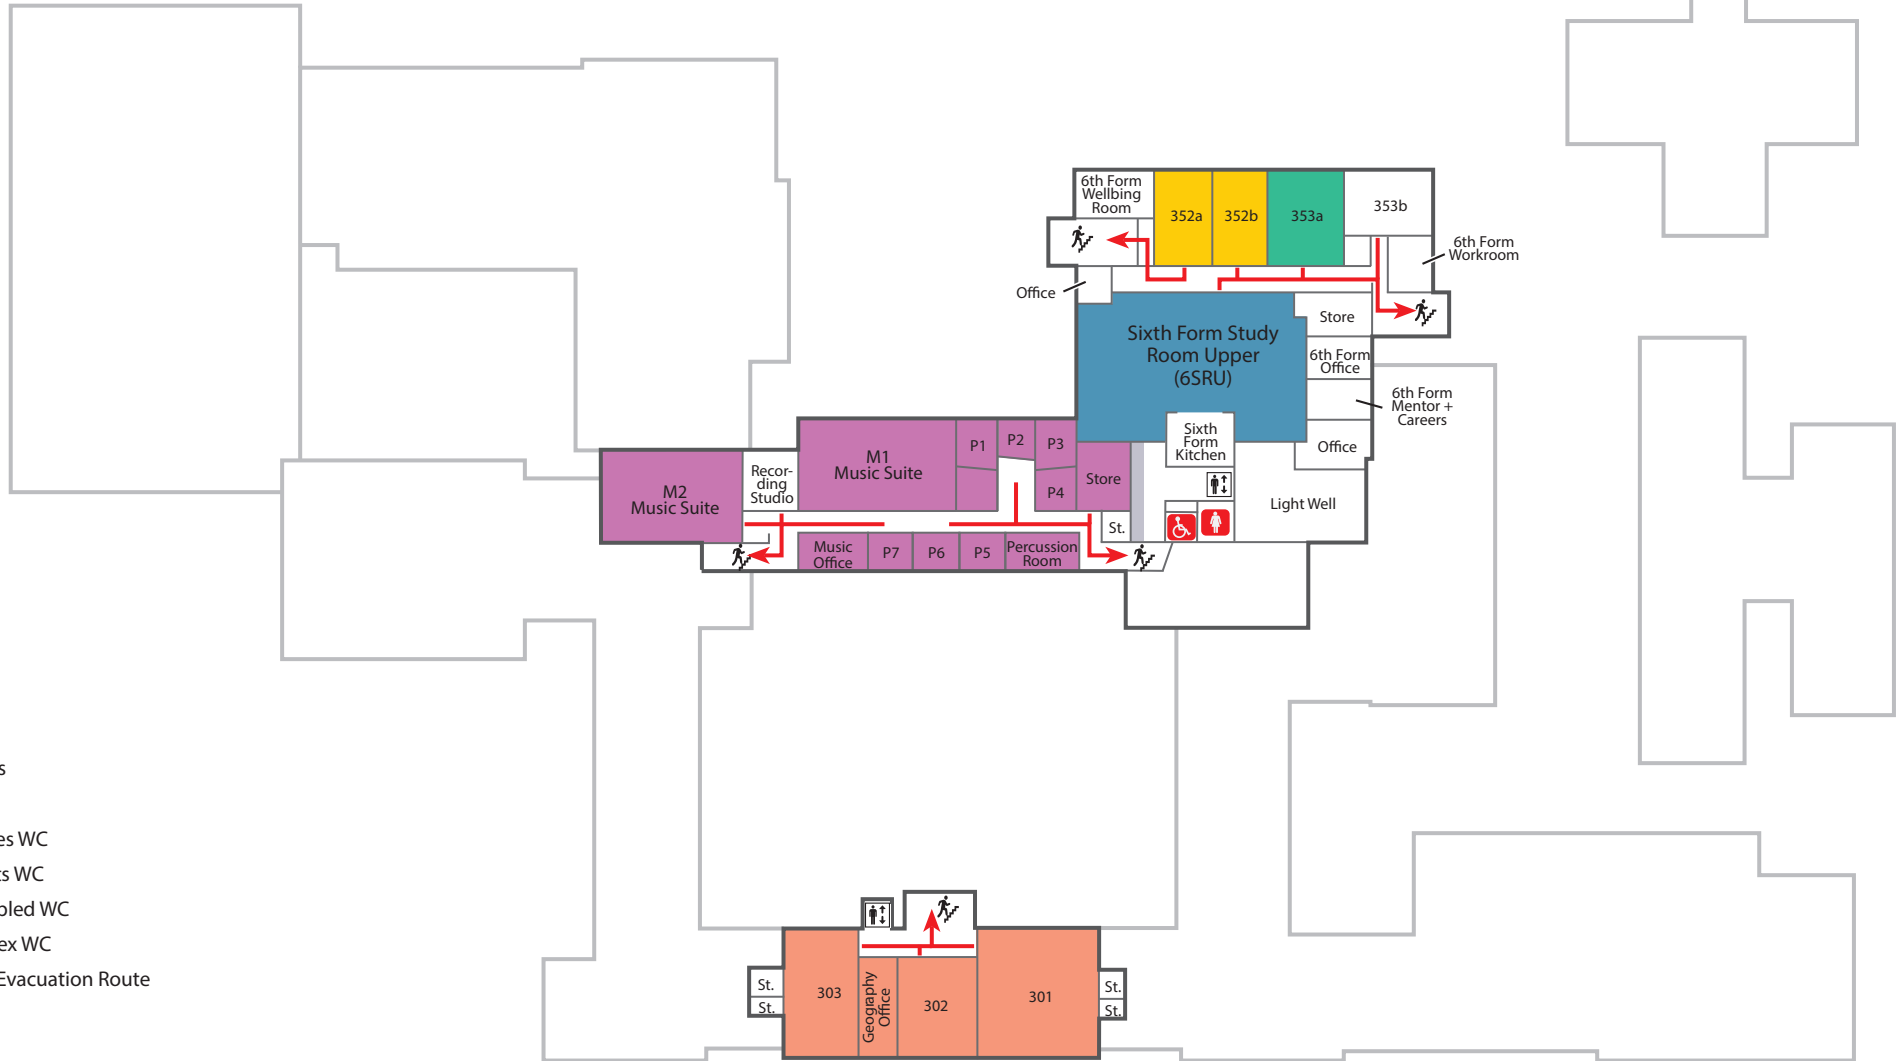

**First Floor Plan**

Nonsuch High School for Girls  
Ewell Road  
Cheam  
Surrey SM3 8AB

**Second Floor Plan**

- Stairs
- Lift
- Ladies WC
- Gents WC
- Disabled WC
- Unisex WC
- Fire Evacuation Route

- Geography
- Psychology
- Music
- Economics
- Sixth Form Study Room Upper (6SRU)
- Lockers

Fire Evacuation Route